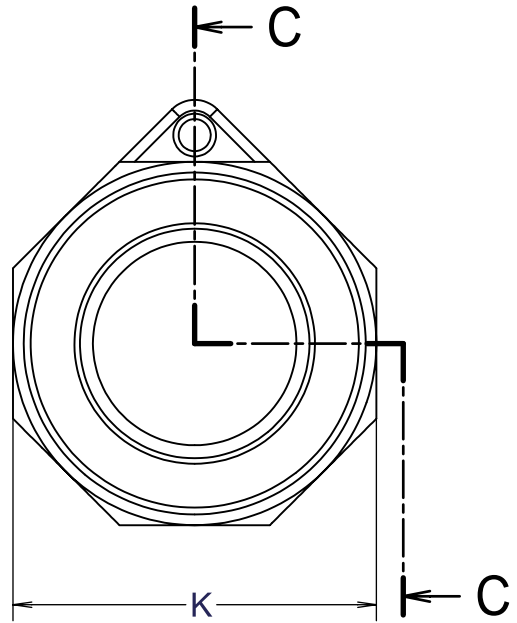

Part No.	50-F	75x50-F	75-F	
Size	mm	15	20x15	20
	inches	1/2	3/4x1/2	3/4
ØD	23.8	32	32	
ØE	11	21	21.5	
K	27	27	34	
H	25	28	28	
I	15	18	20	
L	55	56	58	
Weight(kg)	0.05	0.05	0.06	

Dimensions:mm

Section C-C

1	BODY	AC4C-T6	1	
ITEM	PART NAME	MATERIAL	Q'TY	REMARKS
CUSTOMER		TITLE		
		MAX-LOK.mini		
		MAX-F 雄ネジアダプター		
DATE		SCALE	DRAW	APPR
Nov.22'10		none	ToMo	
Temp.		DWG No.		
Drawing History		MAX-F-01AL-MIN		3
		 FULLNESS JAPAN CORPORATION.		