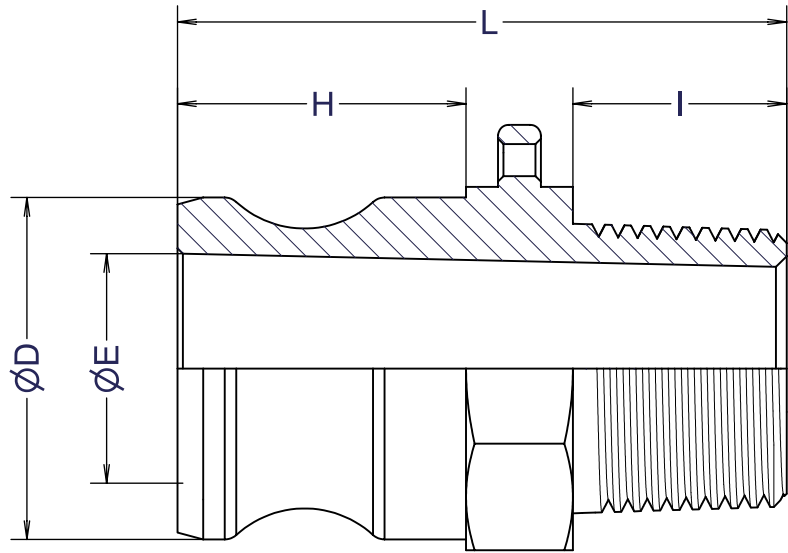

Part No.	50-F	75x50-F	75-F	
Size	mm	15	20x15	20
	inches	1/2	3/4x1/2	3/4
ØD	23.8	32	32	
ØE	11	21	21.5	
K	27	27	34	
H	25	28	28	
I	15	18	20	
L	55	56	58	
Weight(kg)	0.05	0.05	0.06	

Dimensions:mm

Section C-C

1	BODY	AC4C-T6	1	
ITEM	PART NAME	MATERIAL	Q'TY	REMARKS
CUSTOMER		TITLE		
		MAX-LOK.mini		
		MAX-F 雄ネジアダプター		
DATE		SCALE	DRAW	APPR
Nov.22'10		none	ToMo	
Temp.		DWG No.		
Drawing History		MAX-F-01AL-MIN		3
		 FULLNESS JAPAN CORPORATION.		