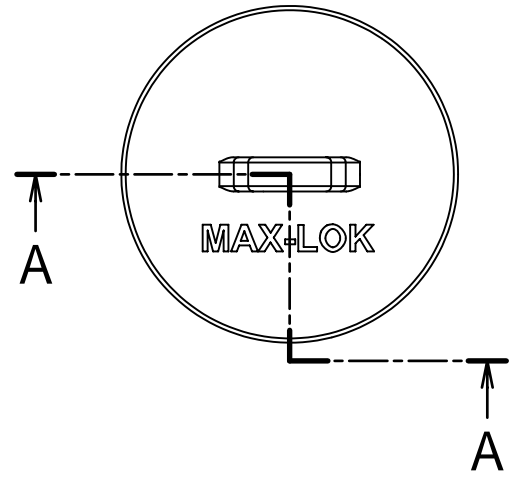

Part No.	75-DP	100-DP	125-DP	150-DP	200-DP	250-DP	300-DP	400-DP
Size	mm	20	25	32	40	50	65	100
	inches	3/4	1	1 1/4	1 1/2	2	2 1/2	4
ØD	32	36.7	45.5	53.4	63	75.8	91.5	119.5
ØE	21	24	28.5	36	45	56	73	101
H	26	31	37	39	45	46	48	50
L	39.5	44.5	49	57	66	69	71	74
Weight(kg)	0.03	0.05	0.09	0.12	0.17	0.24	0.33	0.53

Units:mm

Section A-A

1	ボディ	AC4C-T6	1	
ITEM	PART NAME	MATERIAL	Q'TY	REMARKS
Nominal Dia	CUSTOMER		TITLE	
Fluid.			MAX-LOK MAX-DP ダストプラグ	
Press.				
Temp.	DATE	SCALE	DRAW	APPR
Drawing History	Jun.26'09	none	ToMo	
	DWG No.		3	
	MAX-DP-01AL-91		 FULLNESS JAPAN CORPORATION.	