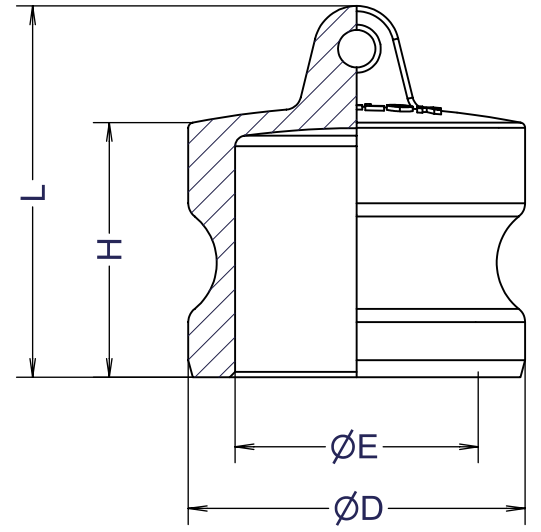

Part No.	75-DP	100-DP	125-DP	150-DP	200-DP	250-DP	300-DP	400-DP
Size	mm	20	25	32	40	50	65	100
	inches	3/4	1	1 1/4	1 1/2	2	2 1/2	4
ØD	32	36.7	45.5	53.4	63	75.8	91.5	119.5
ØE	21	24	28.5	36	45	56	73	101
H	26	31	37	39	45	46	48	50
L	39.5	44.5	49	57	66	69	71	74
Weight(kg)	0.03	0.05	0.09	0.12	0.17	0.24	0.33	0.53

Units:mm

Section A-A

1	ボディ	AC4C-T6	1	
ITEM	PART NAME	MATERIAL	Q'TY	REMARKS
Nominal Dia	CUSTOMER		TITLE	
Fluid.			MAX-LOK MAX-DP ダストプラグ	
Press.				
Temp.	DATE	SCALE	DRAW	APPR
Drawing History	Jun.26'09	none	ToMo	
	DWG No.		3	
	MAX-DP-01AL-91		 FULLNESS JAPAN CORPORATION.	